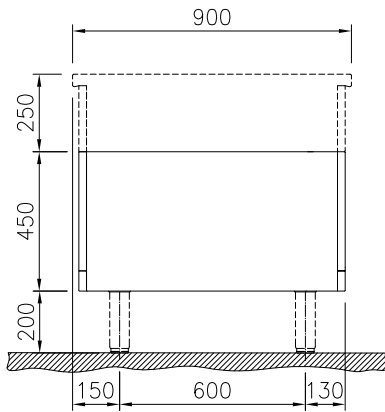

APPROVAL: _____

Experience the Excellence
www.electroluxprofessional.com
ELUX_EMAIL

Front

Side

Top

Key Information:

External dimensions, Width:	
589192 (MC2ACCLOO0)	1500 mm
External dimensions, Depth:	900 mm
External dimensions, Height:	450 mm
Cupboard Cavity Dimensions (width):	840 mm
Cupboard Cavity Dimensions (height):	330 mm
Cupboard Cavity Dimensions (depth):	860 mm
Net weight:	29 kg

Optional Accessories

- Stainless steel side panel, 900x700mm, freestanding PNC 912512
- Stainless steel front kicking strip, 1500mm width PNC 912641
- Stainless steel side kicking strip left and right, freestanding, 900mm width PNC 912657
- Stainless steel plinth, freestanding, 1500mm width PNC 912965
- - NOT TRANSLATED - PNC 913260
- - NOT TRANSLATED - PNC 913280
- STAINLESS STEEL DIVIDING PANEL 900X700MM LEFT/RIGHT PNC 913672
- STAINLESS STEEL SIDE COVER PANEL, FLUSH 900X700MM LEFT/RIGHT PNC 913688