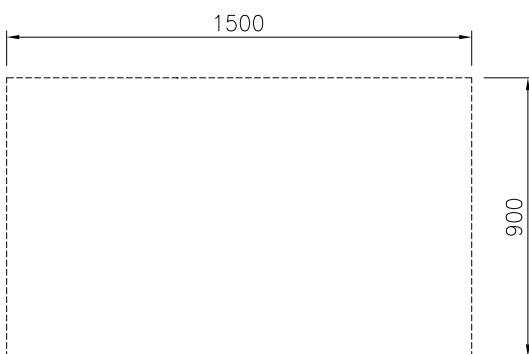

APPROVAL: _____

Experience the Excellence
www.electroluxprofessional.com
ELUX_EMAIL

Front

Side

Top

Key Information:

External dimensions, Width:	
589192 (MC2ACCLOO0)	1500 mm
External dimensions, Depth:	900 mm
External dimensions, Height:	450 mm
Cupboard Cavity Dimensions (width):	840 mm
Cupboard Cavity Dimensions (height):	330 mm
Cupboard Cavity Dimensions (depth):	860 mm
Net weight:	29 kg