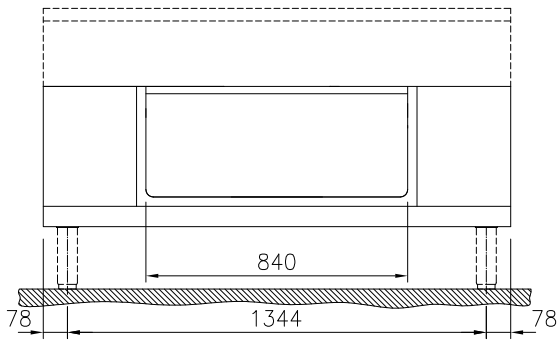

Construction

- Hygienic design of the open base compartment with large round edges.
- IPX5 water resistance certification.
- 2 mm top in 1.4301 (AISI 304).
- Flat surface construction with minimal hidden areas to easily clean all surfaces
- Internal frame for heavy duty sturdiness in stainless steel.

APPROVAL: _____

Experience the Excellence
www.electroluxprofessional.com
ELUX_EMAIL

Front

Side

Top

Key Information:

External dimensions, Width:	
589192 (MC2ACCLOO0)	1500 mm
External dimensions, Depth:	900 mm
External dimensions, Height:	450 mm
Cupboard Cavity Dimensions (width):	840 mm
Cupboard Cavity Dimensions (height):	330 mm
Cupboard Cavity Dimensions (depth):	860 mm
Net weight:	29 kg

Optional Accessories

- Stainless steel side panel, 900x700mm, freestanding PNC 912512
- Stainless steel front kicking strip, 1500mm width PNC 912641
- Stainless steel side kicking strip left and right, freestanding, 900mm width PNC 912657
- Stainless steel plinth, freestanding, 1500mm width PNC 912965
- - NOT TRANSLATED - PNC 913260
- - NOT TRANSLATED - PNC 913280
- STAINLESS STEEL DIVIDING PANEL 900X700MM LEFT/RIGHT PNC 913672
- STAINLESS STEEL SIDE COVER PANEL, FLUSH 900X700MM LEFT/RIGHT PNC 913688